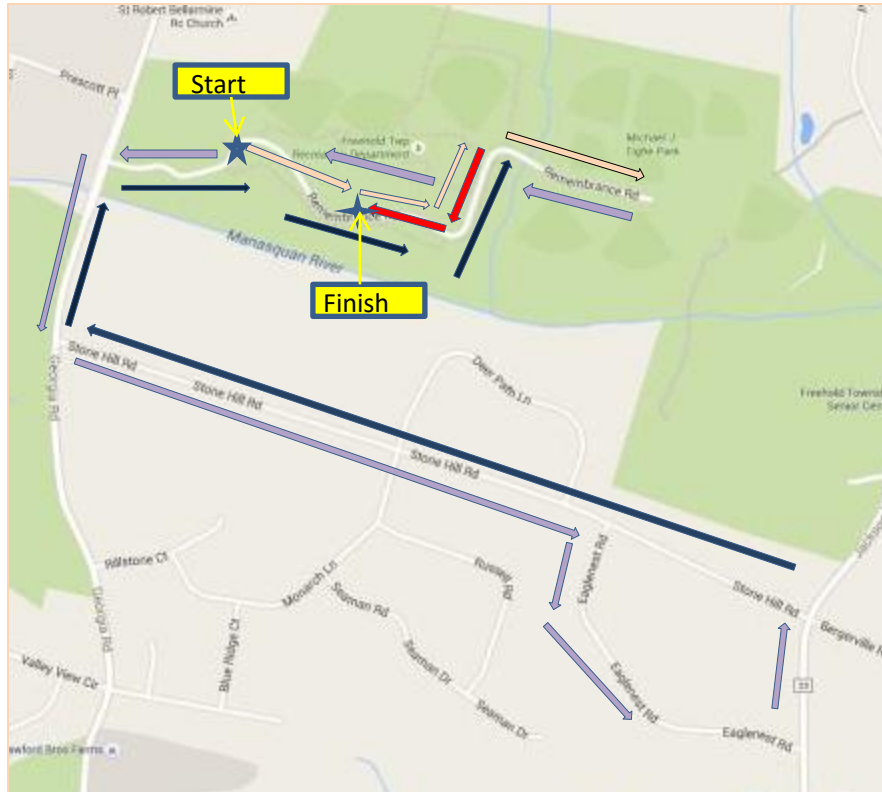

## St. Paddy's 5M Course

### Start

- 1) Remembrance Road (**orange line**) to end of park.
- 2) Turn around and continue back on Remembrance Road to park entrance (**purple line**).
- 3) Left onto Georgia Road.
- 4) Left onto Stone Hill Road.
- 5) Right on Eagles Nest Road.
- 6) Left on Jackson Mills Road.
- 7) Left onto Stone Hill Road (**Dark Blue line**).
- 8) Right onto Georgia Road.
- 9) Right onto Remembrance road.
- 10) Right on to bike path
- 11) Left on Remembrance road (**Red line**)

### Finish