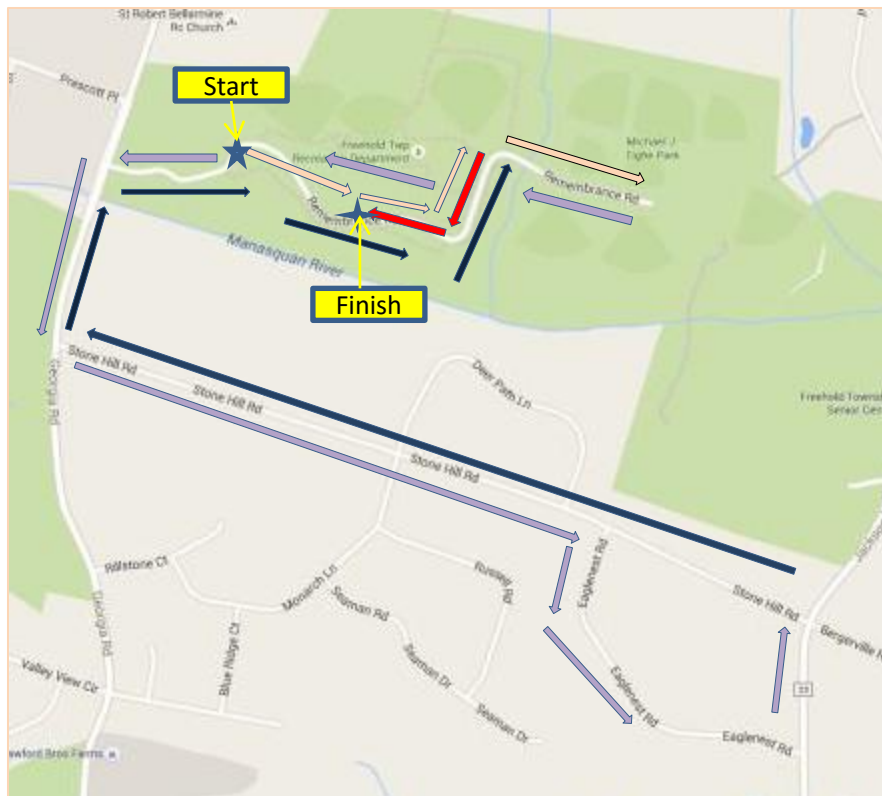

St. Paddy's 8K Course

Start

- 1) Remembrance Road (**orange line**) to end of park.
- 2) Turn around and continue back on Remembrance Road to park entrance (**purple line**).
- 3) Left onto Georgia Road.
- 4) Left onto Stone Hill Road.
- 5) Right on Eagles Nest Road.
- 6) Left on Jackson Mills Road.
- 7) Left onto Stone Hill Road (**Dark Blue line**).
- 8) Right onto Georgia Road.
- 9) Right onto Remembrance road.
- 10) Right on to bike path
- 11) Left on Remembrance road (**Red line**)

Finish